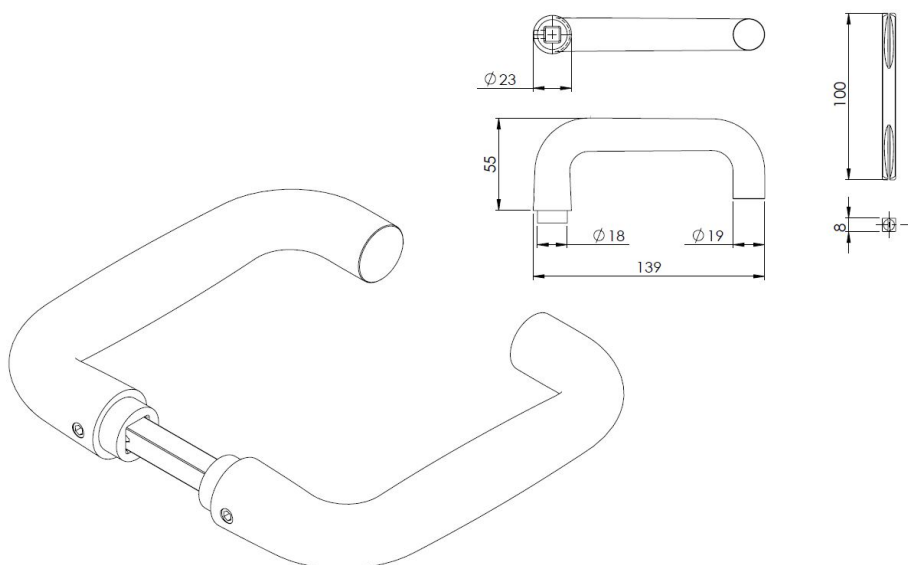

PRODUCT SHEET

Description:

Door Lock Alu Handle "Wes II", Alu-Look, 8x8x100mm Split Spindle

Item number:

27.20.206-5

Units	Box	Carton	HS Code	Barcode
Pair	1	40	7616991099	 5704866480765

SISO A/S

Mileparken 11
DK-2740 Skovlunde
Denmark
VAT: DK 24786013