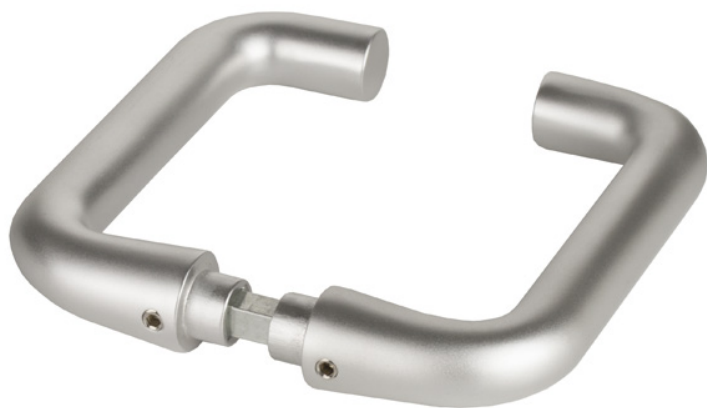

PRODUCT SHEET

Description:

Door Lock Alu Handle "Wes II", Alu-Look, 8x8x100mm Split Spindle

Item number:

27.20.206-5

Units	Box	Carton	HS Code	Barcode
Pair	1	40	7616991099	 5704866480765

SISO A/S

Mileparken 11
DK-2740 Skovlunde
Denmark
VAT: DK 24786013